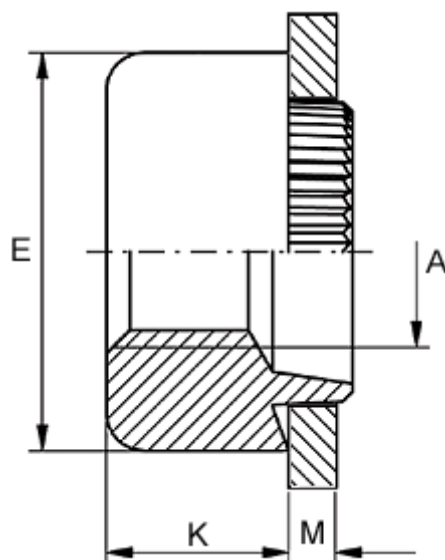

Article number: 12715000140110

Description: KLEE-coil 715 000 140.110
M14 Unhardened, zinc-pl. & chr. blue

Measures

Female thread A	= M14
Height K	= 10.0
Outer diameter E	= 25.0
Plate thickness	= 4.1 to 4.3
Recommended bore diameter for extreme load	= 19.0
Recommended bore diameter for normal use	= 20.0